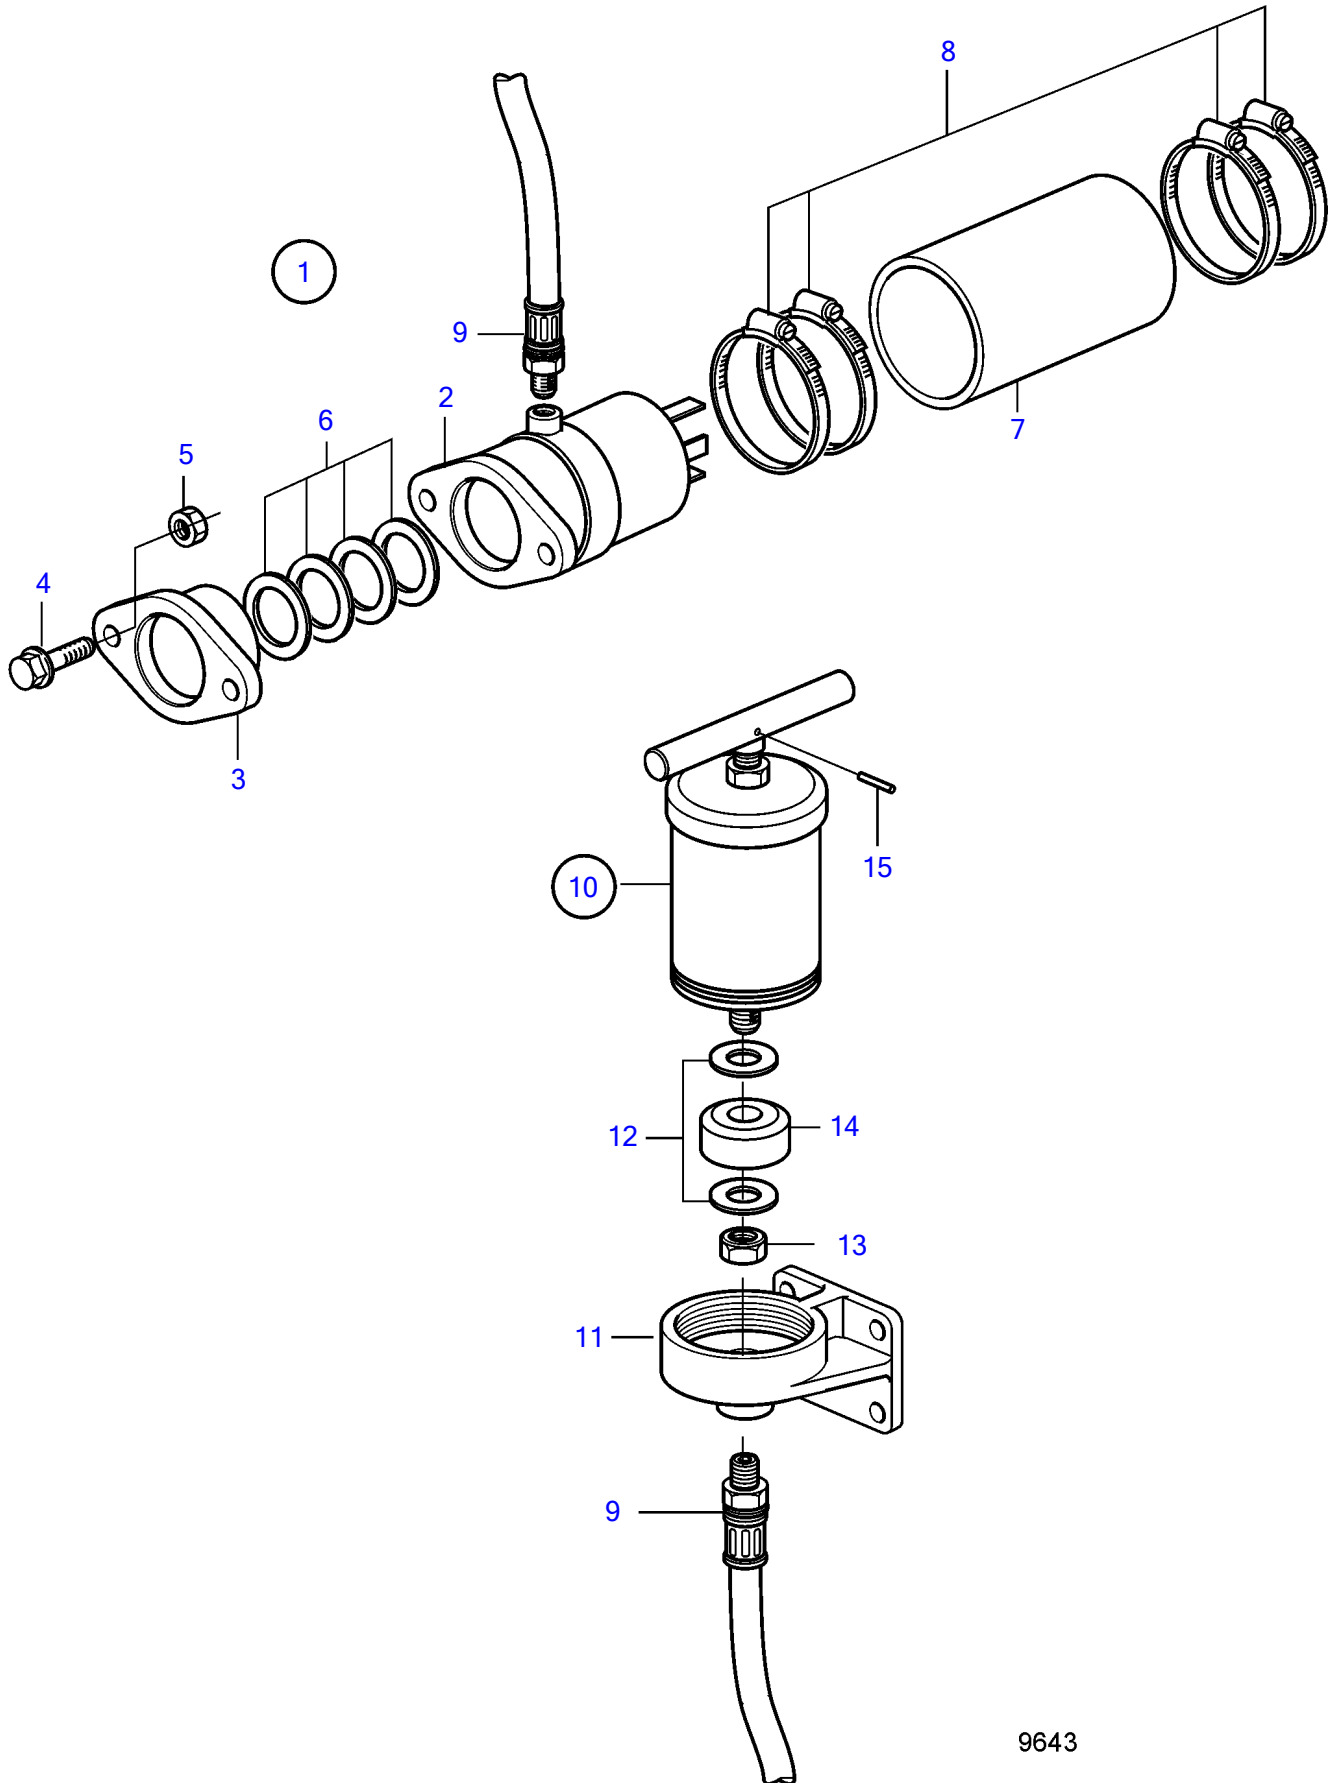

AD31D, AD31XD, TAM31D, TMD31D

9643

AD31D, AD31XD, TAMD31D, TMD31D

REF	PART NO.	QTY	DESCRIPTION	NOTES
1	859016	1	Stuffing box	D=40mm
2	(828137)	1	• Stuffing box	Obsolete part
3	(828287)	1	• Gland	Obsolete part
4	963568	2	• Hexagon screw	
5	17624	2	• Hexagon nut	
6	859008	4	• Box gasket	
7		1	• Hose	
8	961673	4	• Hose clamp	
9	833842	1	• Hose	
10	827184	1	• Grease press	
11		1	• • End cover	
12	948087	2	• • Washer	
13	950354	1	• • Lock nut	
14	815579	1	• • Leather cuff	
15	(907173)	1	• • Grooved pin	Obsolete part